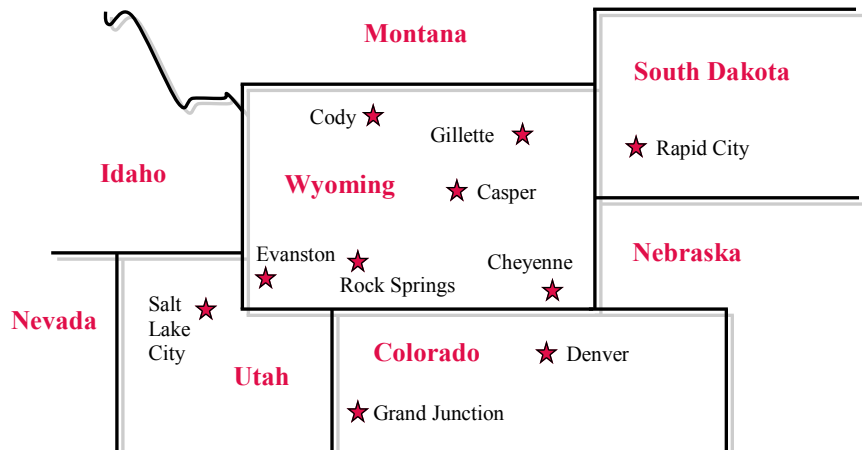

Utah

925 West 100 North, Suite E
North Salt Lake, UT 84054
801-936-2786
866-936-2786
Fax: 801-296-0277